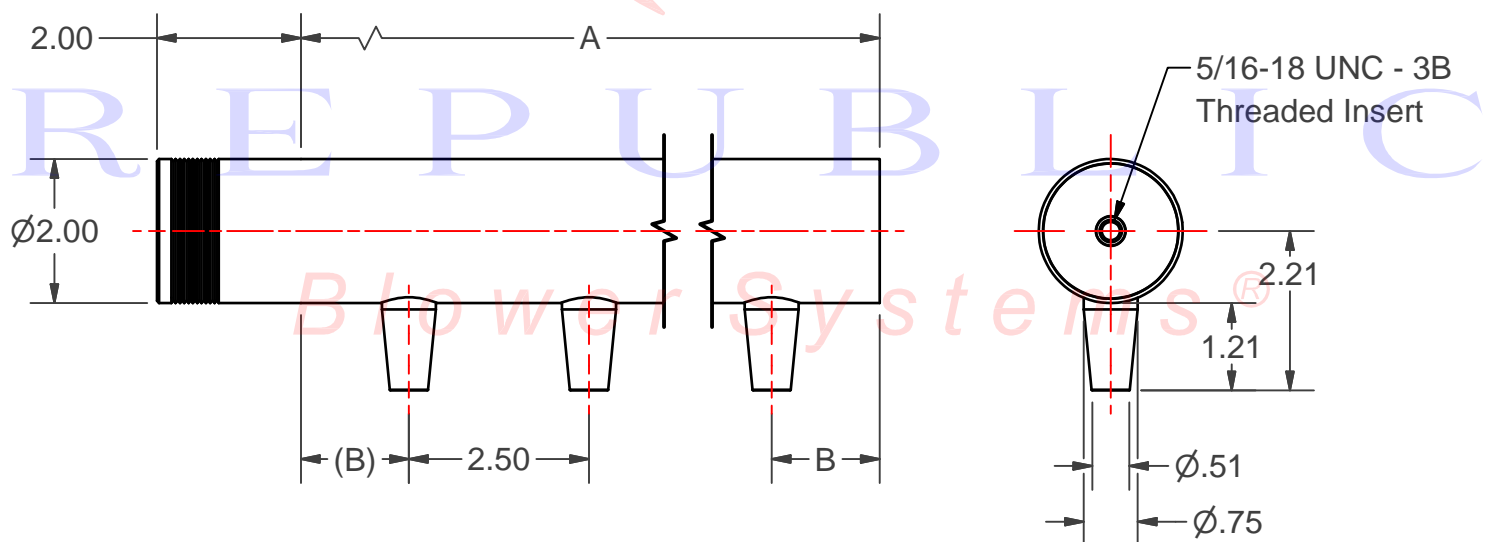

Part No.	A	B	Nozzles
312-4006SNOZ	6"	1/2"	3
312-4012SNOZ	12"	1"	5
312-4016SNOZ	16"	1/2"	7
312-4020SNOZ	20"	1-1/4"	8
312-4024SNOZ	24"	3/4"	10
312-4030SNOZ	30"	1-1/4"	12
312-4036SNOZ	36"	1/2"	15

AK Nozzle 2" Dia. SS