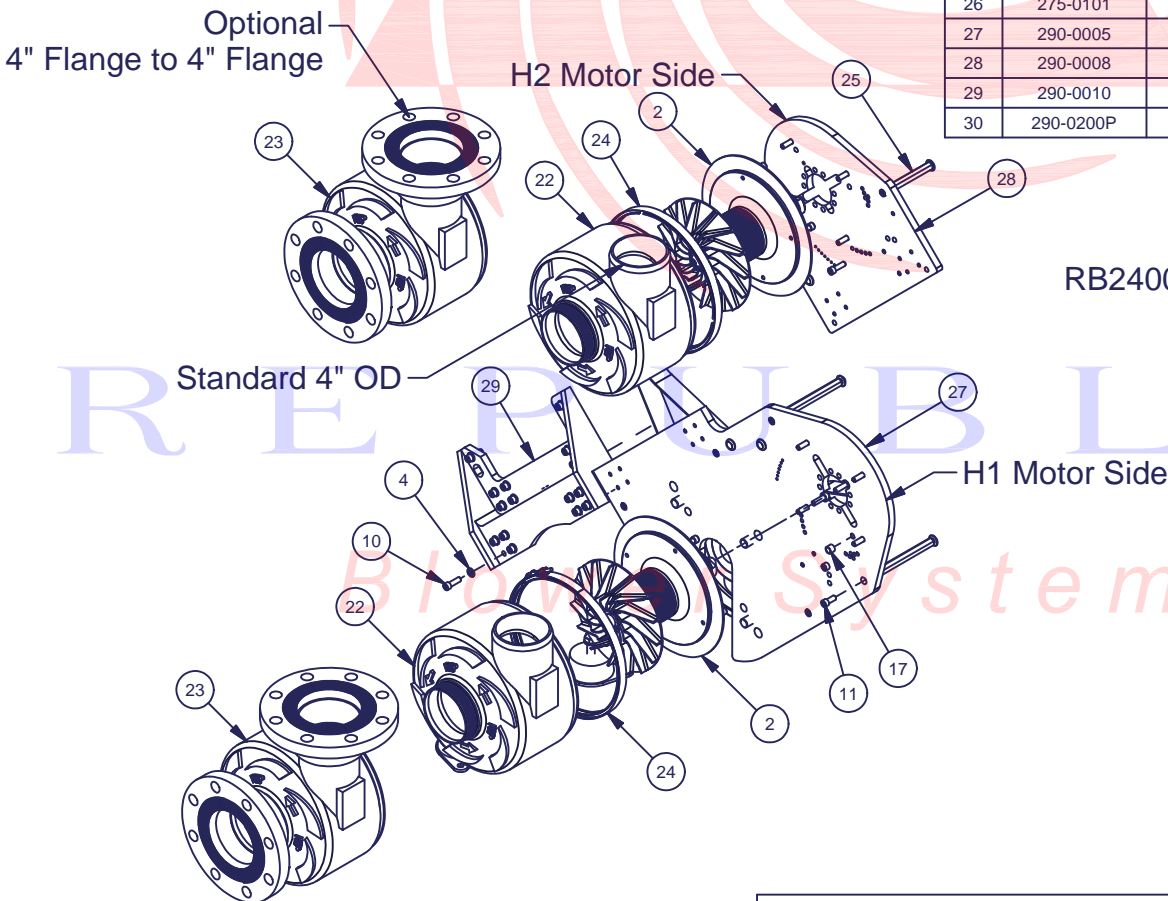

| Bill of Materials |             |     |  |
|-------------------|-------------|-----|--|
| ITEM              | PART NUMBER | QTY | DESCRIPTION                              |
| 1                 | 200-0206    | 2   | 5" Steel Dbl Brg. T. P. Assembly         |
| 2                 | 200-9xxx    | 2   | RB1200 Balanced H/C Bearing Housing Assy |
| 3                 | 210-0308    | 4   | 1/2 SS Split Lock Washer                 |
| 4                 | 210-0318    | 18  | 5/16 SS Split Lock Washer                |
| 5                 | 210-0322    | 7   | Washer, 5/16-18 SS Flat                  |
| 6                 | 210-0601    | 2   | Shoulder Bolt (Ext. Spring)              |
| 7                 | 210-0602    | 2   | Shoulder bolt SS 3/8 X 3/8               |
| 8                 | 210-0903    | 2   | 5/16-18 SS Hex Nut                       |
| 9                 | 210-1005    | 2   | Set Screw 1/2-13 x 1" Soc Cup Pt         |
| 10                | 210-1602    | 32  | Screw, 5/16-18 x 1 SS SHC                |
| 11                | 210-1604    | 7   | 5/16-18 x 3/4 SS SHC Screw               |
| 12                | 210-1606    | 2   | Screw 5/16-18x2 SS HH Tap Bolt           |
| 13                | 210-1607    | 7   | Screw, SS 5/16-18 x 3/4 Button Hd        |
| 14                | 210-1608    | 4   | 5/16-18 x 1/2 SS SHC Screw               |
| 15                | 210-1802    | 4   | Screw, 1/2-13 x 2 SS Hex Hd              |
| 16                | 210-2201    | 4   | Isolator Mount, 661-30                   |
| 17                | 210-2301    | 2   | Helicoil 3/8-16, 11856CN375              |
| 18                | 230-1022    | 1   | RB 2400 Motor Pulley                     |
| 19                | 230-4003    | 1   | 1-5/8" Bore Taper Lock Bushing           |
| 20                | 230-5200K   | 1   | Belt Kit                                 |
| 21                | 230-5600K   | 1   | Belt Kit                                 |
| 22                | 250-0300    | 2   | 4" Port CAST Blower Housing              |
| 23                | 250-0300FLA | 2   | RB1200 Blower Flange Hsg                 |
| 24                | 250-0900    | 2   | Band Clamp                               |
| 25                | 275-0100    | 2   | Stand-Off                                |
| 26                | 275-0101    | 5   | Stand-Off 5-3/4 Lg.                      |
| 27                | 290-0005    | 1   | Large Moun ing Plate, RB2400             |
| 28                | 290-0008    | 1   | Small Mounting Plate, RB2400             |
| 29                | 290-0010    | 1   | RB2400 Support Brkt.                     |
| 30                | 290-0200P   | 2   | Tension Block                            |